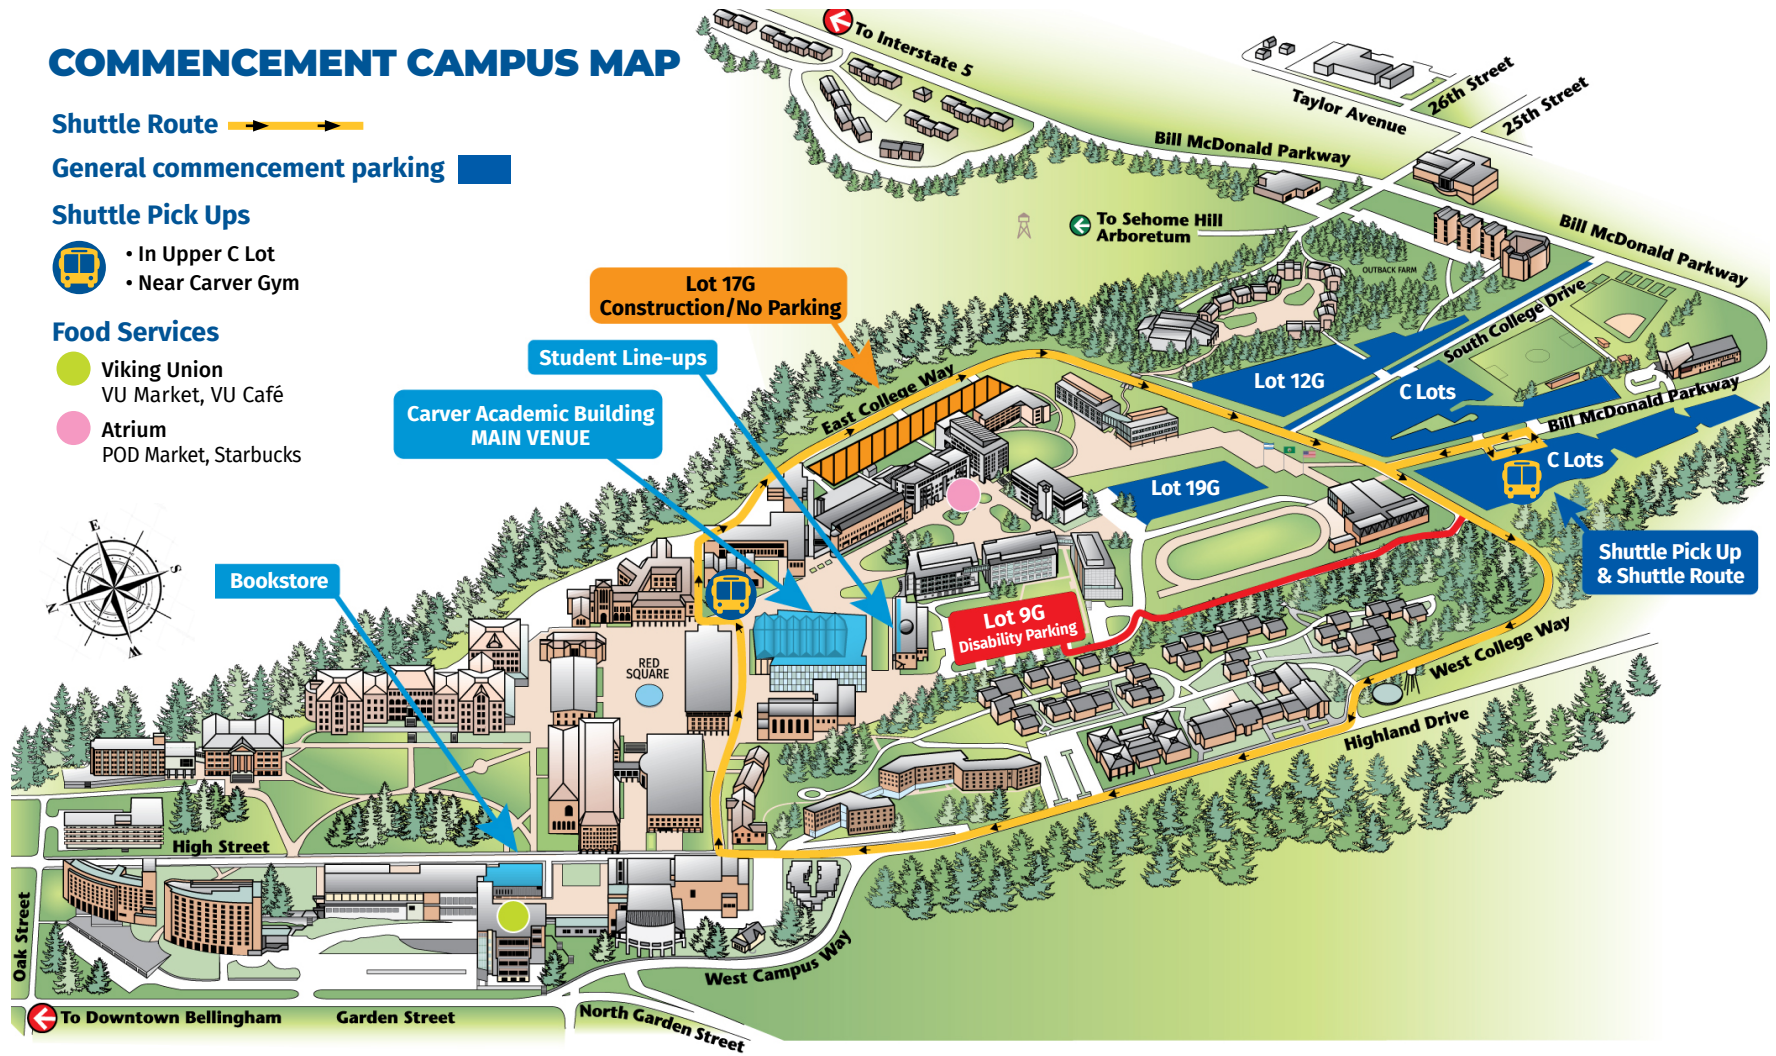

## Shuttle Pick Ups

- In Upper C Lot
- Near Carver Gym

## Food Services

Viking Union  
VU Market, VU Café

Atrium  
POD Market, Starbucks

Bookstore

Carver Academic Building  
MAIN VENUE

Student Line-ups

Lot 17G  
Construction/No Parking

Lot 9G  
Disability Parking

Shuttle Pick Up  
& Shuttle Route

← To Downtown Bellingham

Garden Street

North Garden Street

← To Interstate 5

← To Sehome Hill Arboretum

Taylor Avenue

26th Street

25th Street

Bill McDonald Parkway

Bill McDonald Parkway

Bill McDonald Parkway

Lot 12G

South College Drive

C Lots

Bill McDonald Parkway